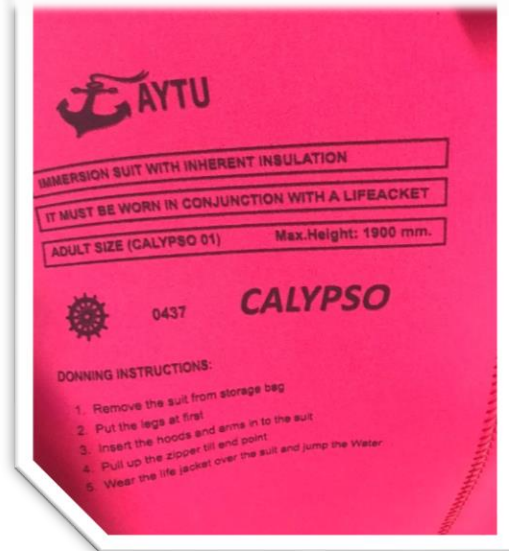

AYTU- CALIPSO

- Face Shield for Spray Protection
- Outer Material is Neoprene
- Neoprene face seal
- Neoprene mouth and nose mask
- Neoprene ankle adjuster
- Extended custom zipper
- Color: High Visibility Red (Color may vary)
- High Visibility SOLAS Approved 3M Reflective Tape in Important Areas
- Durable, Non-Slip Soles
- TYPE: CALIPSO-01 (ADULT)
CALIPSO-02 (OVERSIZE)